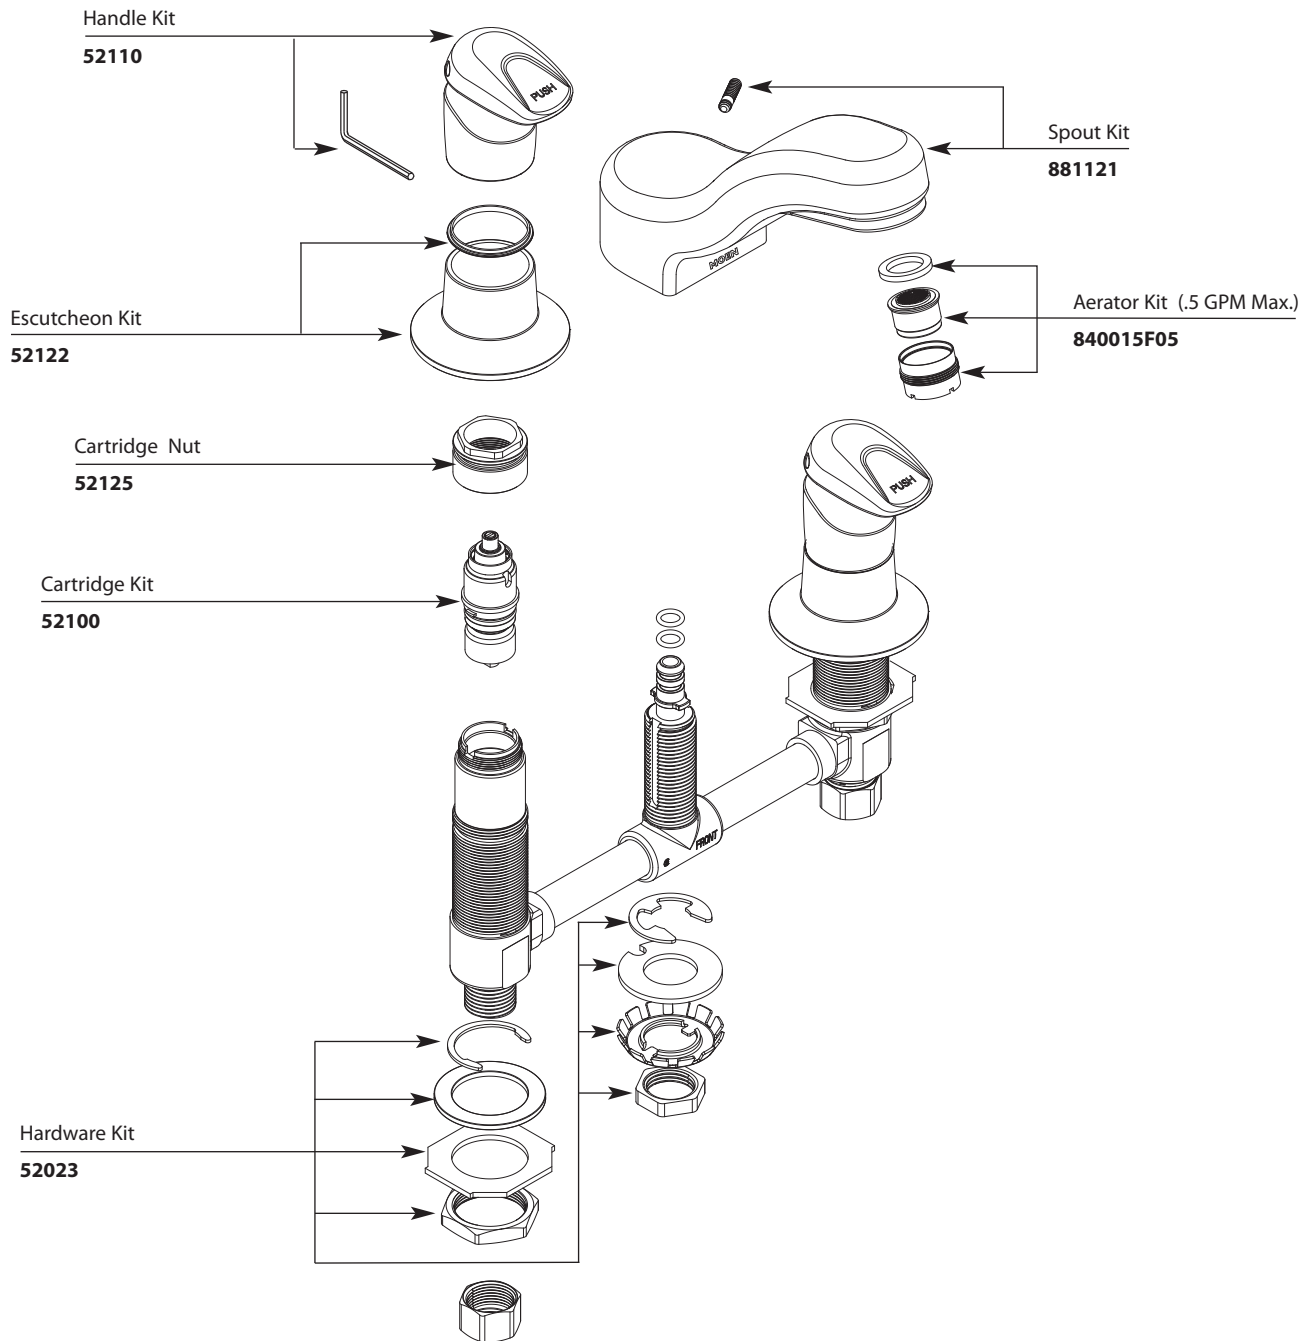

■ Order by Part Number

*There is more than 1 version of this model.
Page down to identify the version you have.*

Single-Handle ADA Metering Lavatory Faucet		
MODEL	HANDLE	FINISH
8889	Lever	Chrome

■ Order by Part Number

Single-Handle ADA Metering Lavatory Faucet		
<u>MODEL</u>	<u>HANDLE</u>	<u>FINISH</u>
8889	Lever	Chrome